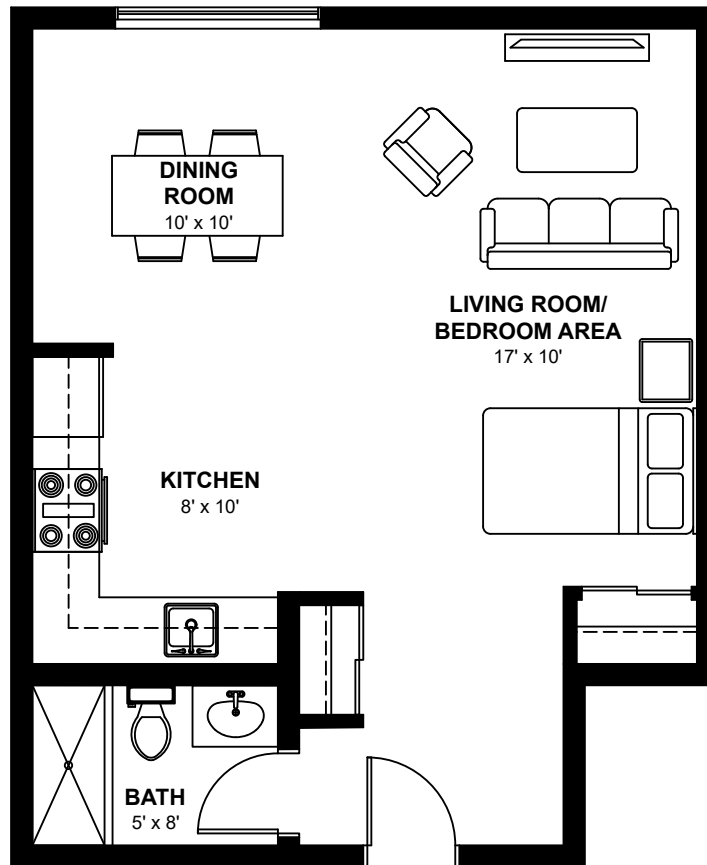

# Manor Village

5,7,9 & 11 Majestic Drive & 1664–1668 Woodroffe Avenue  
Ottawa, Ontario

## Bachelor Apartments

Approximately 505 sq. ft.

These floor plans are representative only. All dimensions are approximate.